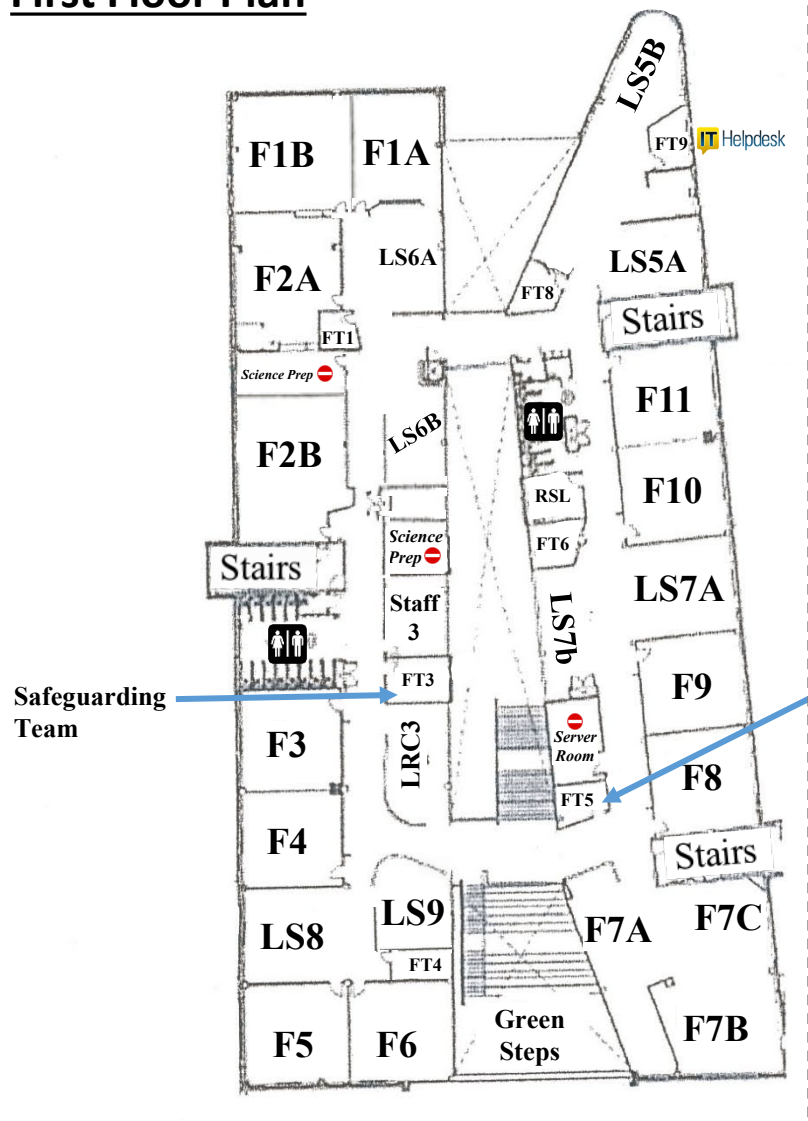

Hans Price Academy - Student MAP

First Floor Plan

Ground Floor Plan

Acer/Fortis College Leaders

* MAP is not to Scale

N

R5 rooms:

A4: Clarus, Mando
G5: Acer, Fortis