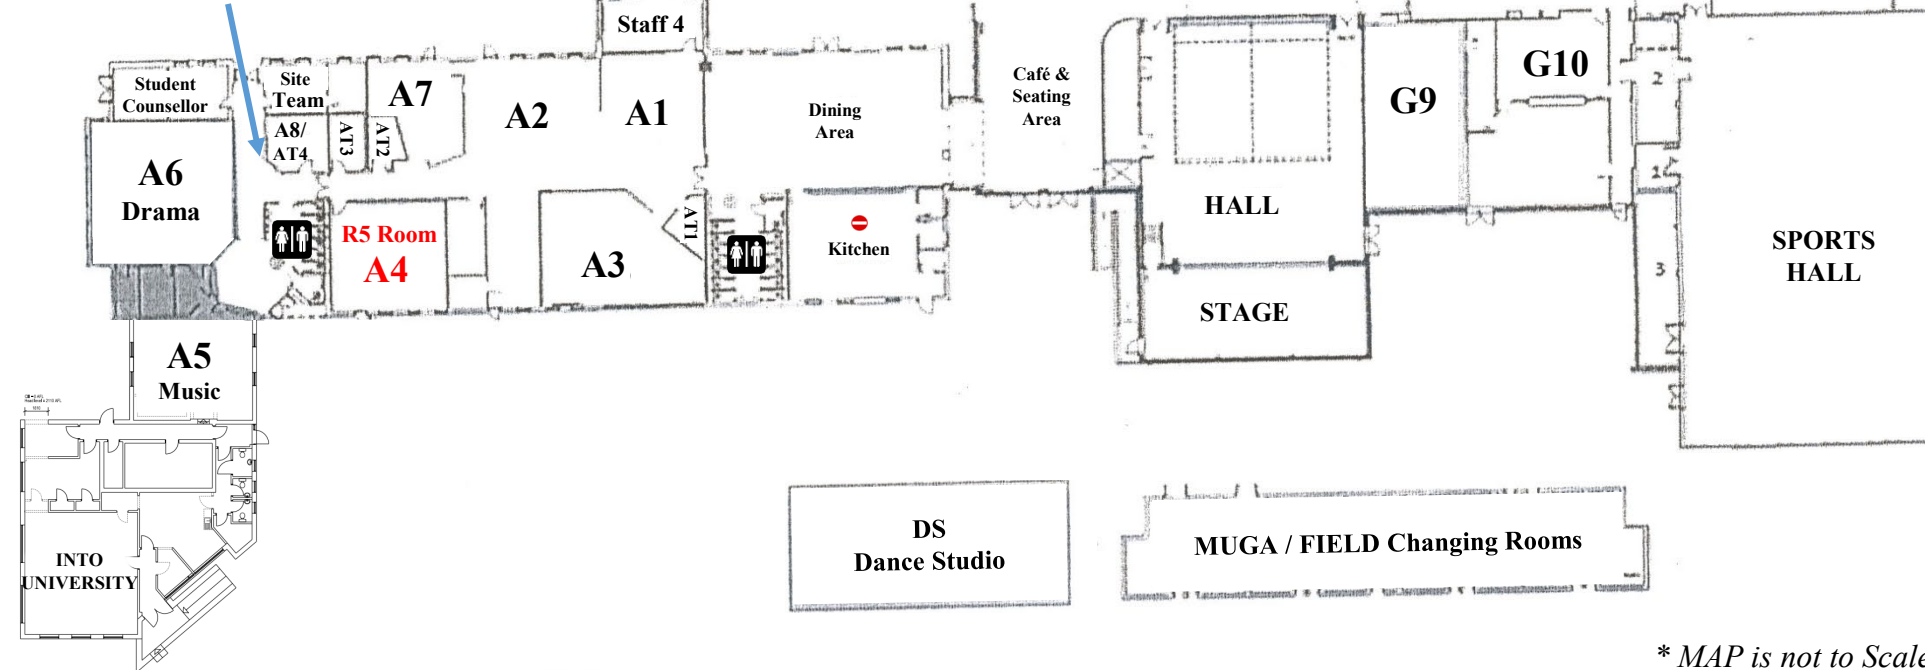

Hans Price Academy - Student MAP

First Floor Plan

Ground Floor Plan

Acer/Fortis College Leaders

* MAP is not to Scale

N

R5 rooms:

A4: Clarus, Mando
G5: Acer, Fortis