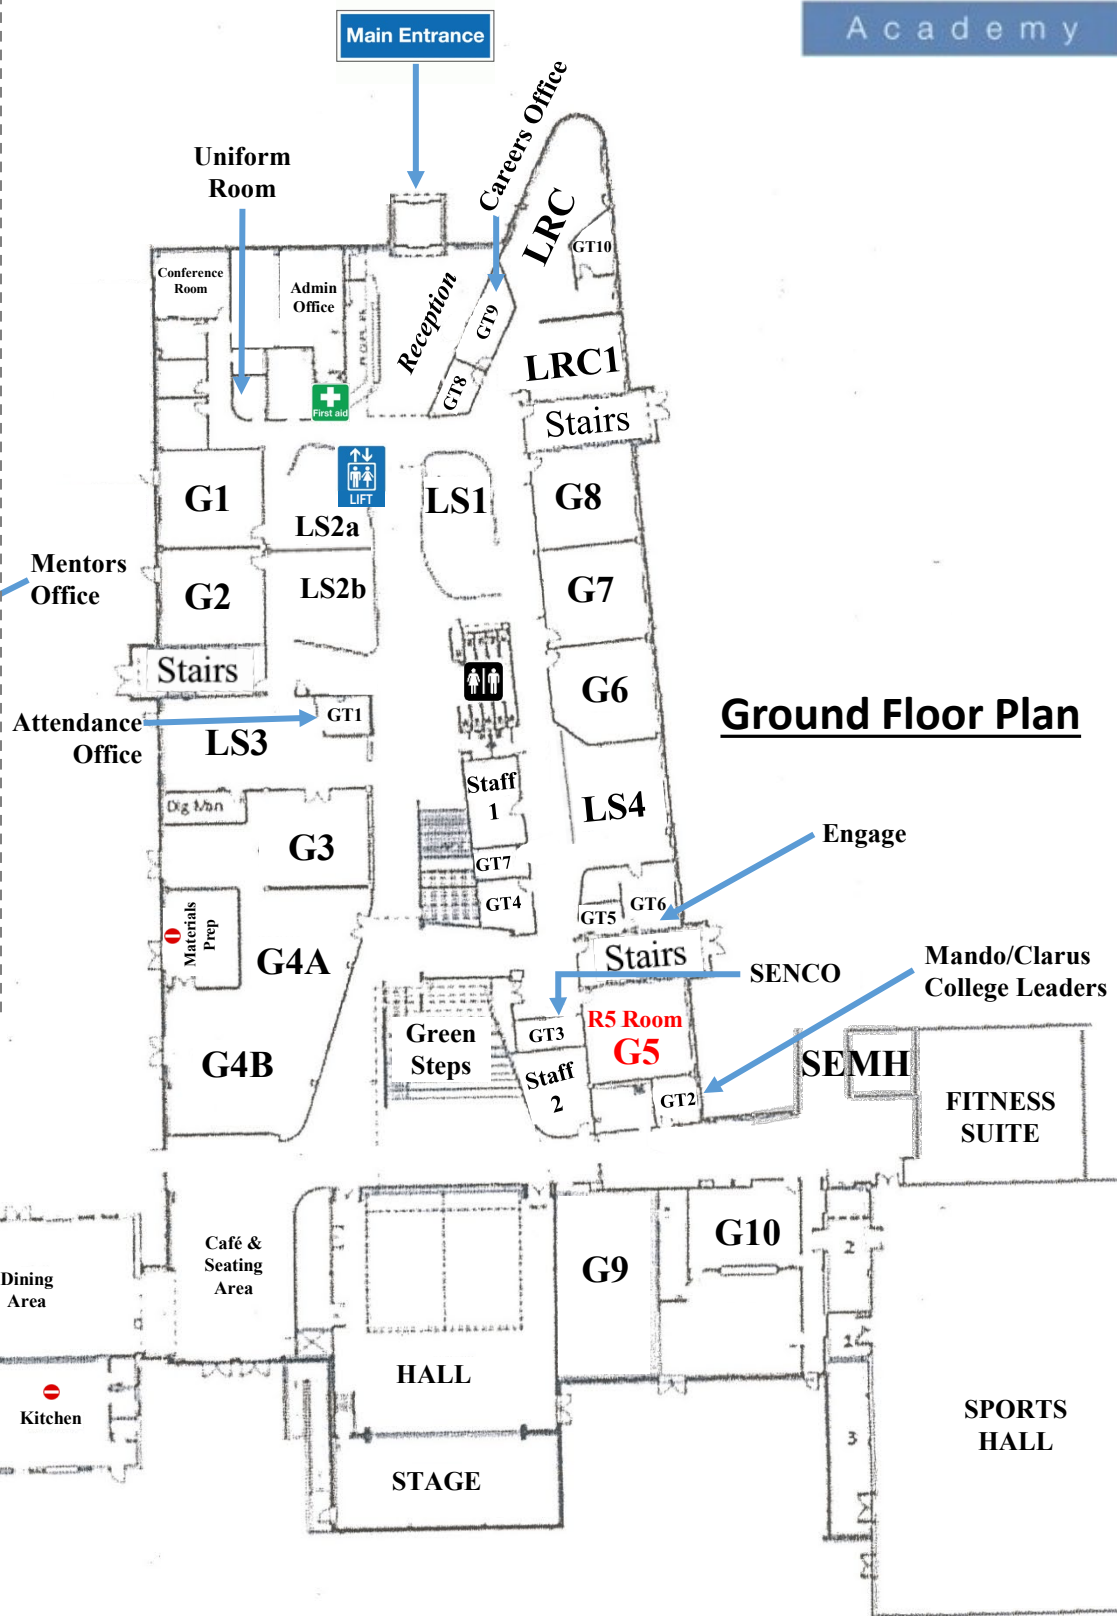

Hans Price Academy - Student MAP

First Floor Plan

Ground Floor Plan

Acer/Fortis College Leaders

* MAP is not to Scale

N

R5 rooms:

A4: Clarus, Mando
G5: Acer, Fortis